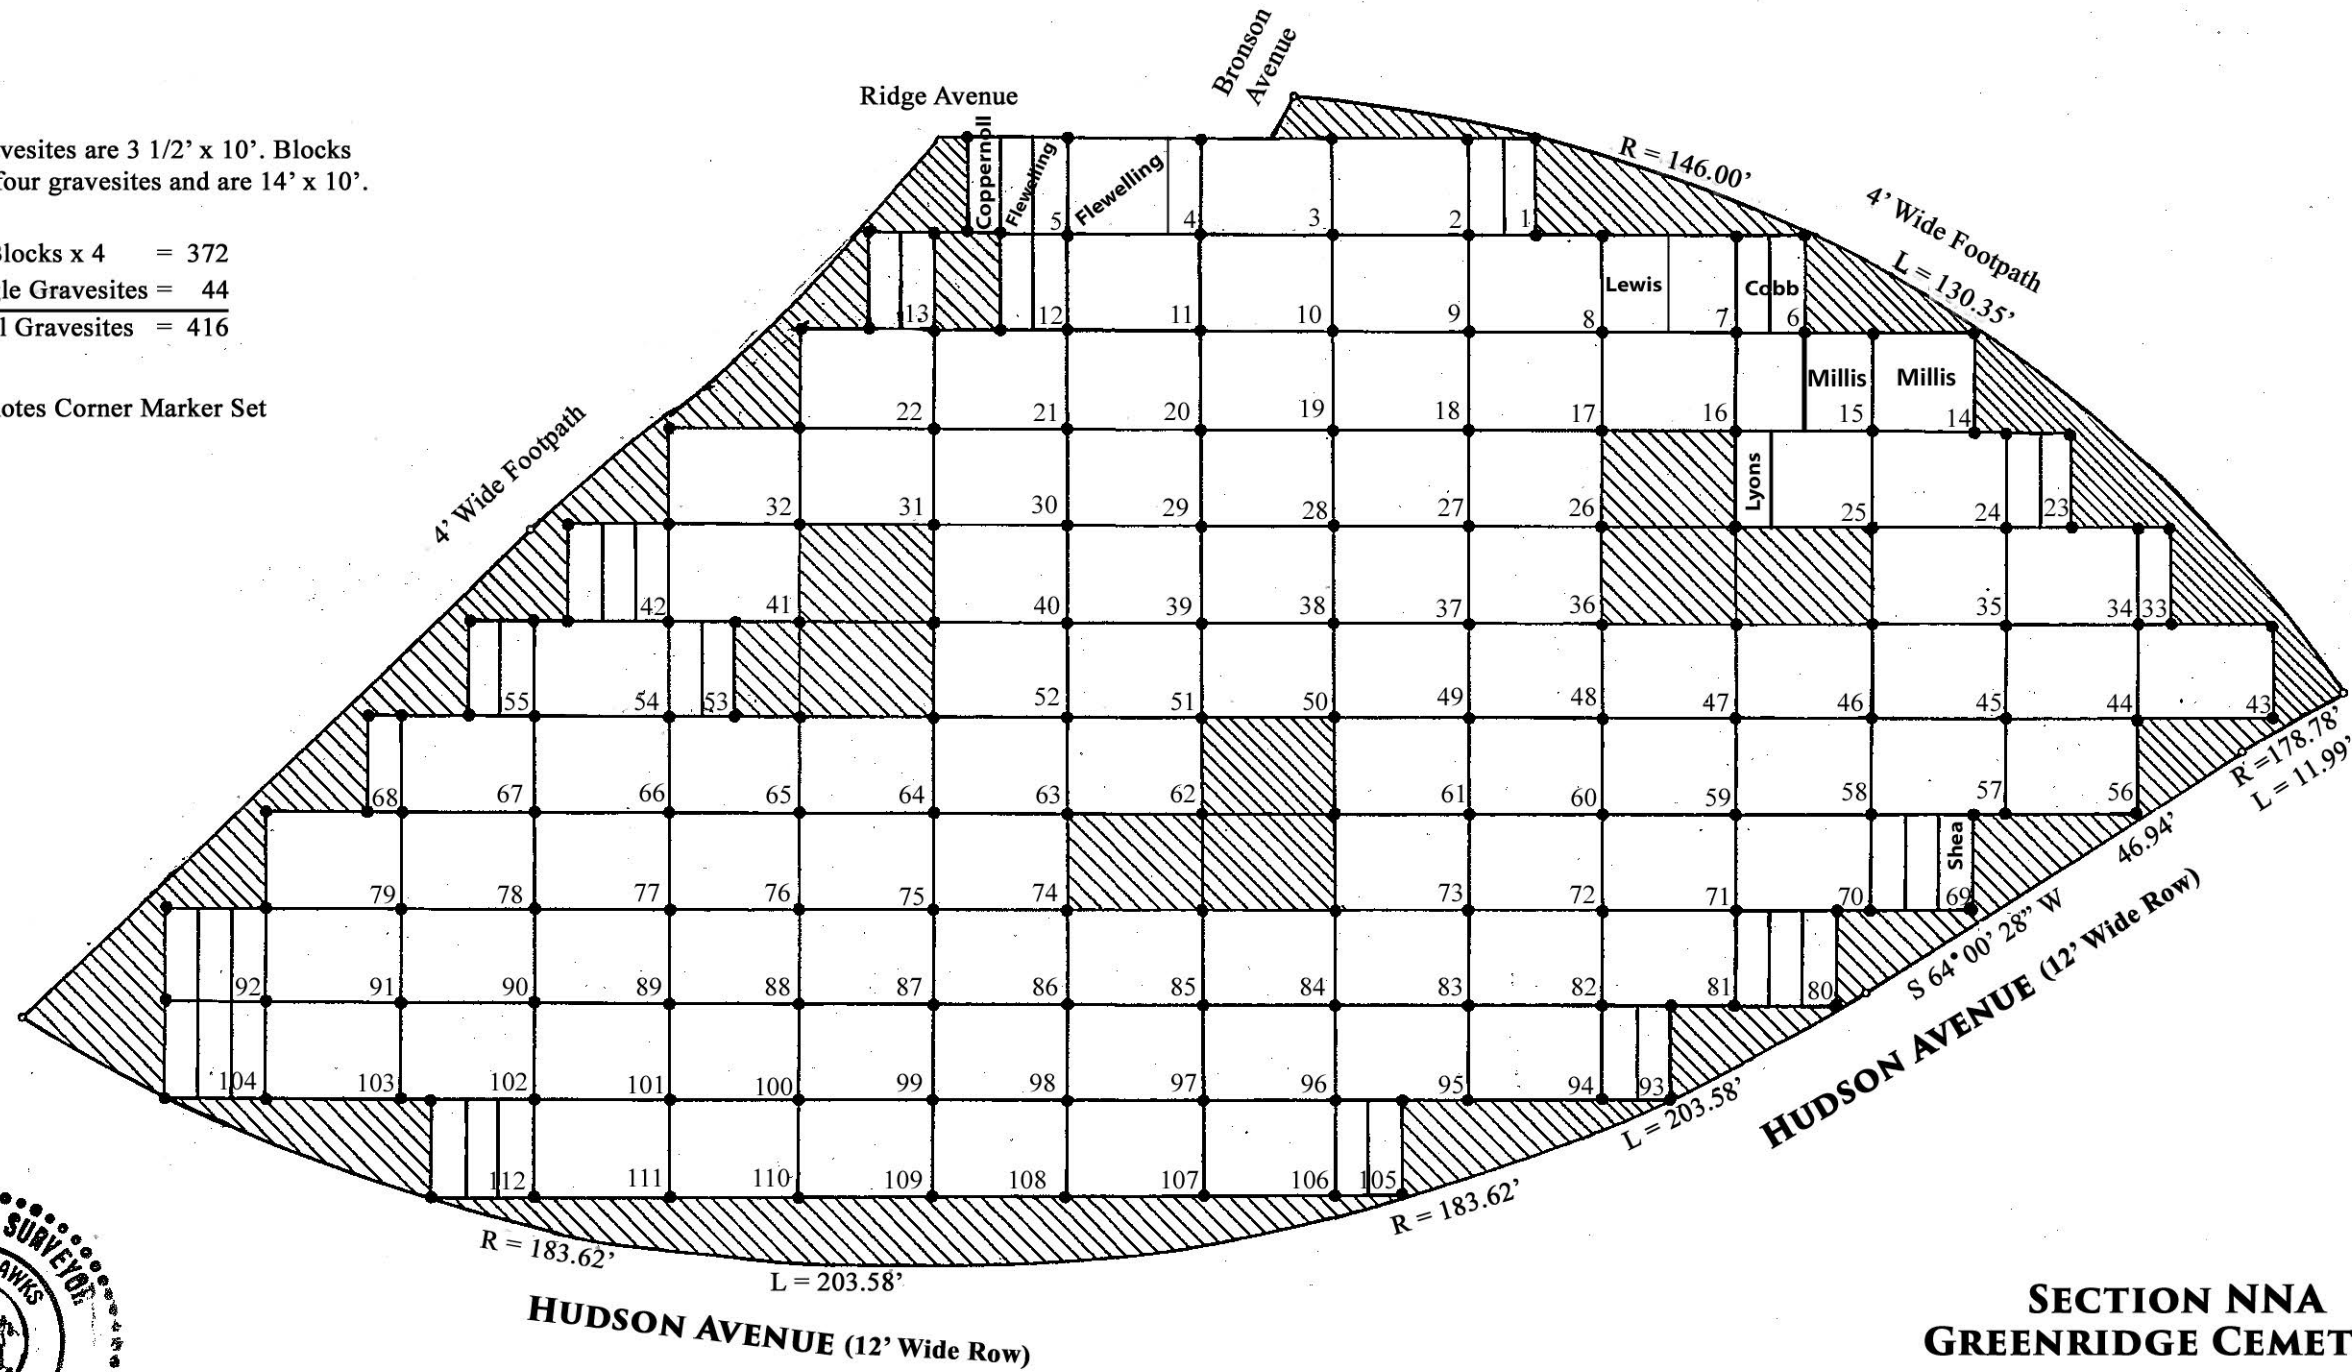

Individual gravesites are 3 1/2' x 10'. Blocks shown contain four gravesites and are 14' x 10'.

93 Blocks x 4 = 372  
 Single Gravesites = 44  
 Total Gravesites = 416

● Denotes Corner Marker Set

**SECTION NNA  
 GREENRIDGE CEMETERY**

City of Saratoga Springs Saratoga County, NY  
 Scale: 1" = 10' 10 July 2003

Survey and Map by:  
 W. Bruce Hawks LS 48979  
 Greenfield Center, New York